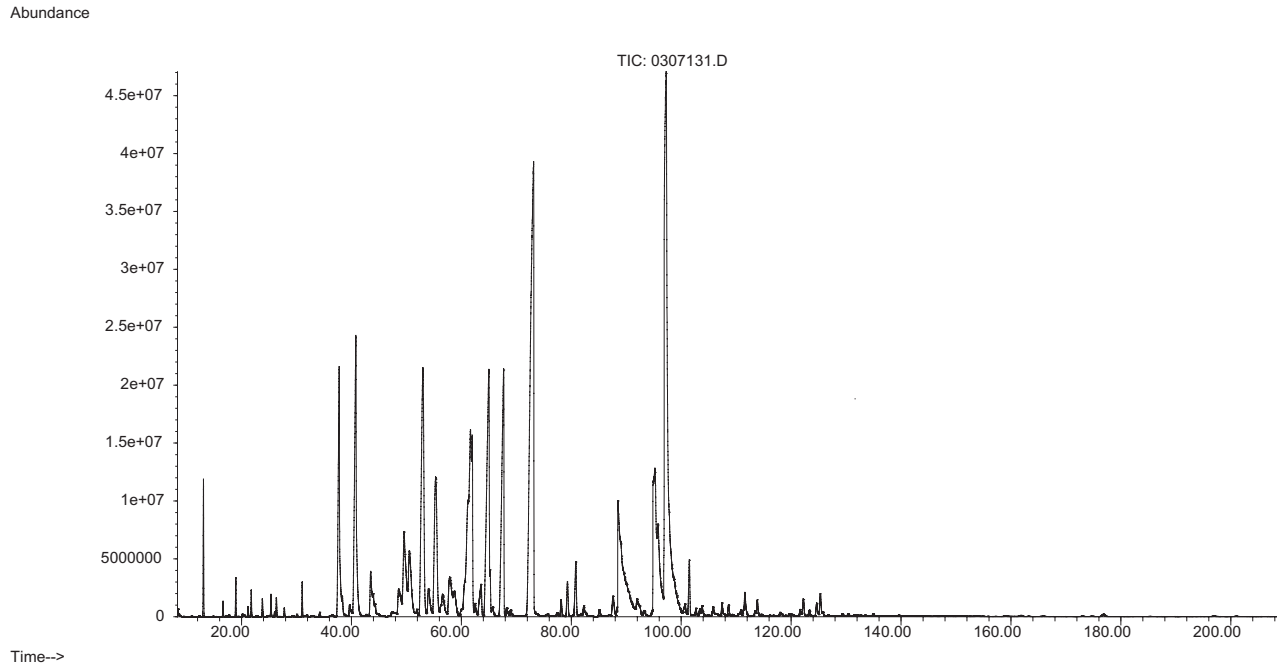

*Healing Body, Mind, and Spirit
with Pure Essential Oils Since 1995*

www.naturesgift.com

The composition of the sample corresponds to that expected for the natural variation of essential oil of *Leptospermum scoparium*. No adulteration was detected. Odor quality is very good.

316 Old Hickory Blvd East, Madison TN 37115
tel (615) 612-4270 fax (615) 860-9171
orderdesk@naturesgift.com